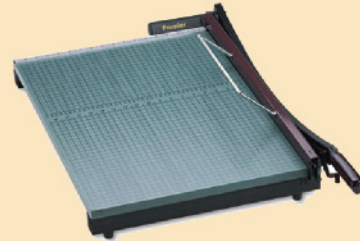

SMD-10380 Manila, Letter \$6.99/bx

Erasable Colored Super Tab Folders

Special erasable surface on 1/3 tabs make it possible to revise or reuse the file folders. Write directly on the tab with a permanent marker; easily erase with a standard white eraser. Labeling area is 90% larger than standard file folders.

Perfect for occasional medium size jobs requiring letter folds or half folds. Automatically feeds and folds documents up to 8 1/2 x 11. Folds up to three sheets at a time, including stapled sets, using the manual bypass. 4000 Sheets/Hour.

PRE-P7200

\$359.99/ea

StakCut Paper Trimmer

Through-hardened steel blade is precision angled to cleanly cut tall stacks. Clamp securely holds paper to prevent shifting or tearing. Permanent 1/2" grid and dual standard and metric rulers ensure proper alignment. Safety features include finger guard that protects the entire length of the blade and patented automatic blade latch that locks with every cutting motion. Torsion spring prevents blade from accidentally falling. Ergonomic soft-grip handle. Heavy 3/4" thick wood base with non-skid rubber feet provide stability. 30 sheets. 12-7/8" x 17-1/2."

PRE-715

\$279.99/ea

StakCut Paper Trimmer

Through-hardened steel blade is precision angled to cleanly cut tall stacks. Clamp securely holds paper to prevent shifting or tearing. Permanent 1/2" grid and dual standard and metric rulers ensure proper alignment. Safety features include finger guard that protects the entire length of the blade and patented automatic blade latch that locks with every cutting motion. Torsion spring prevents blade from accidentally falling. Ergonomic soft-grip handle. Heavy 3/4" thick wood base with non-skid rubber feet provide stability. 30 Sheets, 19" x 24-7/8."