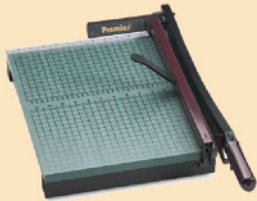

SMD-10380 Manila, Letter \$6.99/bx

Erasable Colored Super Tab Folders

Special erasable surface on 1/3 tabs make it possible to revise or reuse the file folders. Write directly on the tab with a permanent marker; easily erase with a standard white eraser. Labeling area is 90% larger than standard file folders.

Perfect for occasional medium size jobs requiring letter folds or half folds. Automatically feeds and folds documents up to 8 1/2 x 11. Folds up to three sheets at a time, including stapled sets, using the manual bypass. 4000 Sheets/Hour.

PRE-P7200

\$359.99/ea

StakCut Paper Trimmer

Through-hardened steel blade is precision angled to cleanly cut tall stacks. Clamp securely holds paper to prevent shifting or tearing. Permanent 1/2" grid and dual standard and metric rulers ensure proper alignment. Safety features include finger guard that protects the entire length of the blade and patented automatic blade latch that locks with every cutting motion. Torsion spring prevents blade from accidentally falling. Ergonomic soft-grip handle. Heavy 3/4" thick wood base with non-skid rubber feet provide stability. 30 sheets. 12-7/8" x 17-1/2."

PRE-715

\$279.99/ea

StakCut Paper Trimmer

Through-hardened steel blade is precision angled to cleanly cut tall stacks. Clamp securely holds paper to prevent shifting or tearing. Permanent 1/2" grid and dual standard and metric rulers ensure proper alignment. Safety features include finger guard that protects the entire length of the blade and patented automatic blade latch that locks with every cutting motion. Torsion spring prevents blade from accidentally falling. Ergonomic soft-grip handle. Heavy 3/4" thick wood base with non-skid rubber feet provide stability. 30 Sheets, 19" x 24-7/8."