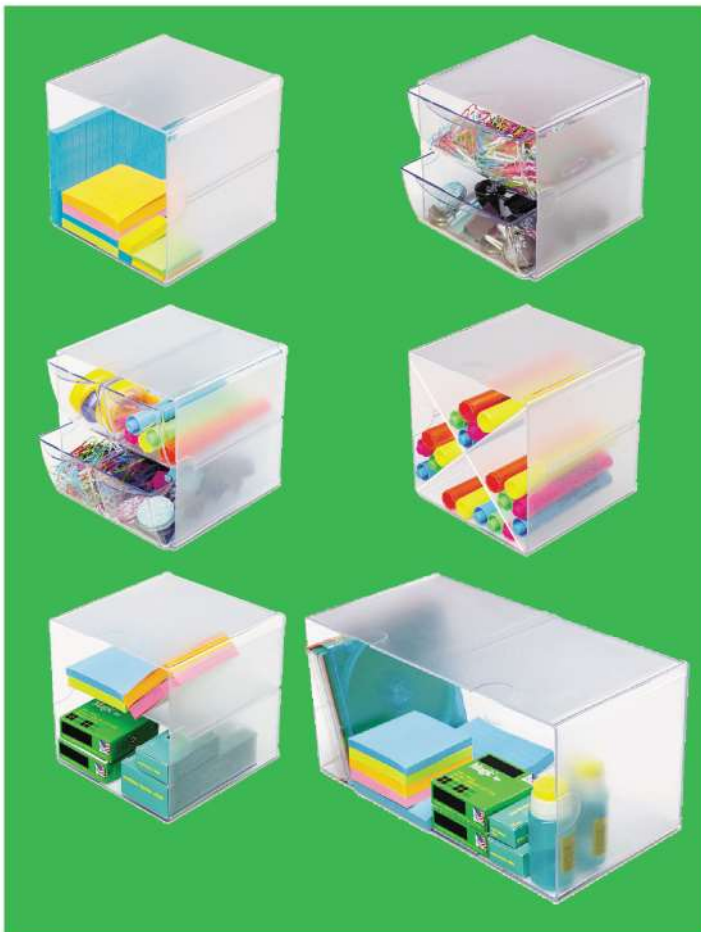

Desk Storage

Fellowes

Fellowes Perf-Ect Desk Accessories

Unique contemporary design brings designer styling and organization to your office. Black metal.

- A. Perf-Ect Double Letter Tray, 2 Tier
FEL-22302 **\$28.99/ea**
- B. Perf-Ect Desk File, 8 Sections, 7" x 10 1/8" x 7 1/4"
FEL-22304 **\$24.69/ea**
- C. Perf-Ect Mini Sorter, 3 Sections, 7" x 3 1/2" x 4 7/8"
FEL-22311 **\$18.29/ea**
- D. Perf-Ect Multi Desk Organizer, 12 7/8" x 4" x 4 3/4"
FEL-22326 **\$26.99/ea**
- E. Perf-Ect Pencil Cup, 3 1/2" x 3" x 4 7/8"
FEL-22307 **\$10.99/ea**

Clear Plastic Desk Cubes

See your desktop supplies at a glance! Transparent organizers hold small supplies and keep your desk clutter-free. Includes clips to link cubes together. Sturdy plastic construction.

Next Gen Interlocking Tilt Bin

Create your ideal storage system. Interlocking bin features dovetail design on top and sides allowing individual bins to stack and connect vertically or horizontally. Clear bins tilt out effortlessly and stay open when not in use. Bins remove for easy cleaning and refilling. The ultimate in versatility! Use on table or mount directly to wall.