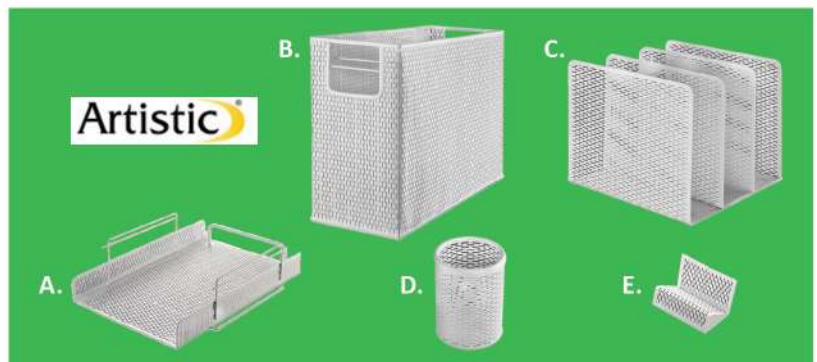

Urban Collection Punched Metal Desk Accessories

Strong professional grade punched metal with decorative urban style slotted pattern. High quality satin finish with protective feet to protect scratching. White metal.

- A. Urban Collection Punched Metal Letter Tray
  AOP-ART20002WH **$22.39/ea**
- B. Urban Collection Punched Metal Desktop File, 13" x 5 3/4" x 10 3/4"
  AOP-ART20010WH **$48.49/ea**
- C. Urban Collection Punched Metal File Sorter, 3 Sections, 8" x 8" x 7 1/4"
  AOP-ART20009WH **$24.39/ea**
- D. Urban Collection Punched Metal Pencil Cup, 3 1/2" x 4 1/2"
  AOP-ART20005WH **$7.39/ea**
- E. Urban Collection Punched Metal Card Holder, Fits 50 2" x 3 1/2"
  AOP-ART20001WH **$5.89/ea**