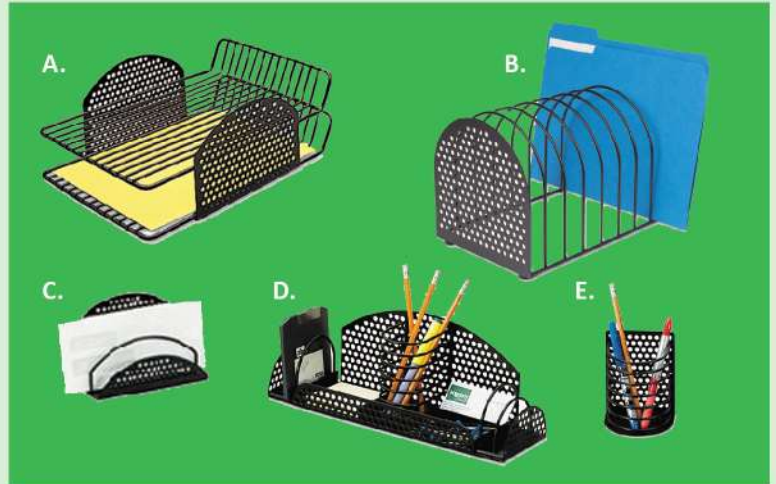

Desk Storage

Fellowes

Fellowes Perf-Ect Desk Accessories

Unique contemporary design brings designer styling and organization to your office. Black metal.

- A. Perf-Ect Double Letter Tray, 2 Tier
FEL-22302 **\$28.99/ea**
- B. Perf-Ect Desk File, 8 Sections, 7" x 10 1/8" x 7 1/4"
FEL-22304 **\$24.69/ea**
- C. Perf-Ect Mini Sorter, 3 Sections, 7" x 3 1/2" x 4 7/8"
FEL-22311 **\$18.29/ea**
- D. Perf-Ect Multi Desk Organizer, 12 7/8" x 4" x 4 3/4"
FEL-22326 **\$26.99/ea**
- E. Perf-Ect Pencil Cup, 3 1/2" x 3" x 4 7/8"
FEL-22307 **\$10.99/ea**

Clear Plastic Desk Cubes

See your desktop supplies at a glance! Transparent organizers hold small supplies and keep your desk clutter-free. Includes clips to link cubes together. Sturdy plastic construction.

Next Gen Interlocking Tilt Bin

Create your ideal storage system. Interlocking bin features dovetail design on top and sides allowing individual bins to stack and connect vertically or horizontally. Clear bins tilt out effortlessly and stay open when not in use. Bins remove for easy cleaning and refilling. The ultimate in versatility! Use on table or mount directly to wall.